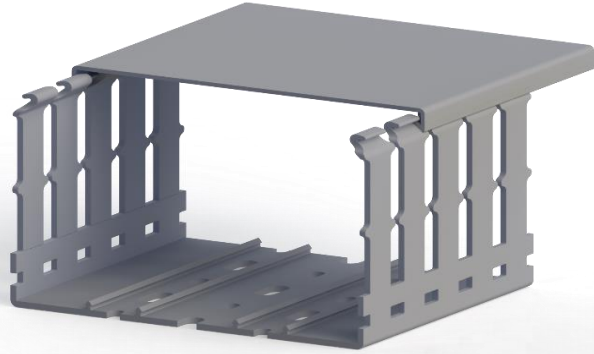

## KKD 1208 WS

Order		
RAL 7030 - Stone Grey	Wide Slot (8-12)	555 1208WS

Dimensions	
Length	2.000,00 mm
Width	120,00 mm
Height w/o cover	77,60 mm
Height w/ cover	80,00 mm

Technical Data			
Material	PVC	Package Qty.	6 pcs. x 2 mt.
Inflammability	UL 94 V0	Wire Fill Capacity	60%
Max. Service Temp.	60°C	Min. Service Temp.	-15°C